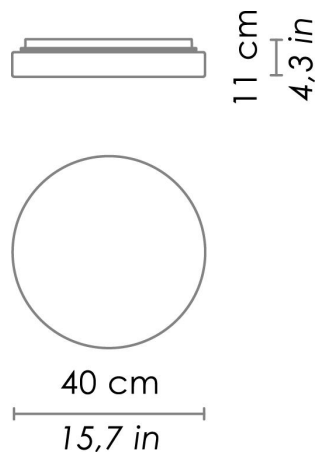

DRUM

WALL

Wall-ceiling lamps with diffuser in mouth-blown, satin-finish opal triplex glass; chlorine-resistant, anti-UV, neutral translucent polycarbonate frame. Twist-lock coupling system for the glass component. The product is suitable for indoor use only. The Drum collection is IP44.

CODE	COLOR
ZA-LL8731NE	Transparent

DIMENSIONS AND HOLES

Dimensions \varnothing 40 cm / \varnothing 15,7 in

ILLUMINOTECHNICAL SPECIFICATIONS

Source	E26
Type	Bulb E26
Total Watt	2 x 60W Max

ILLUMINOTECHNICAL SPECIFICATIONS